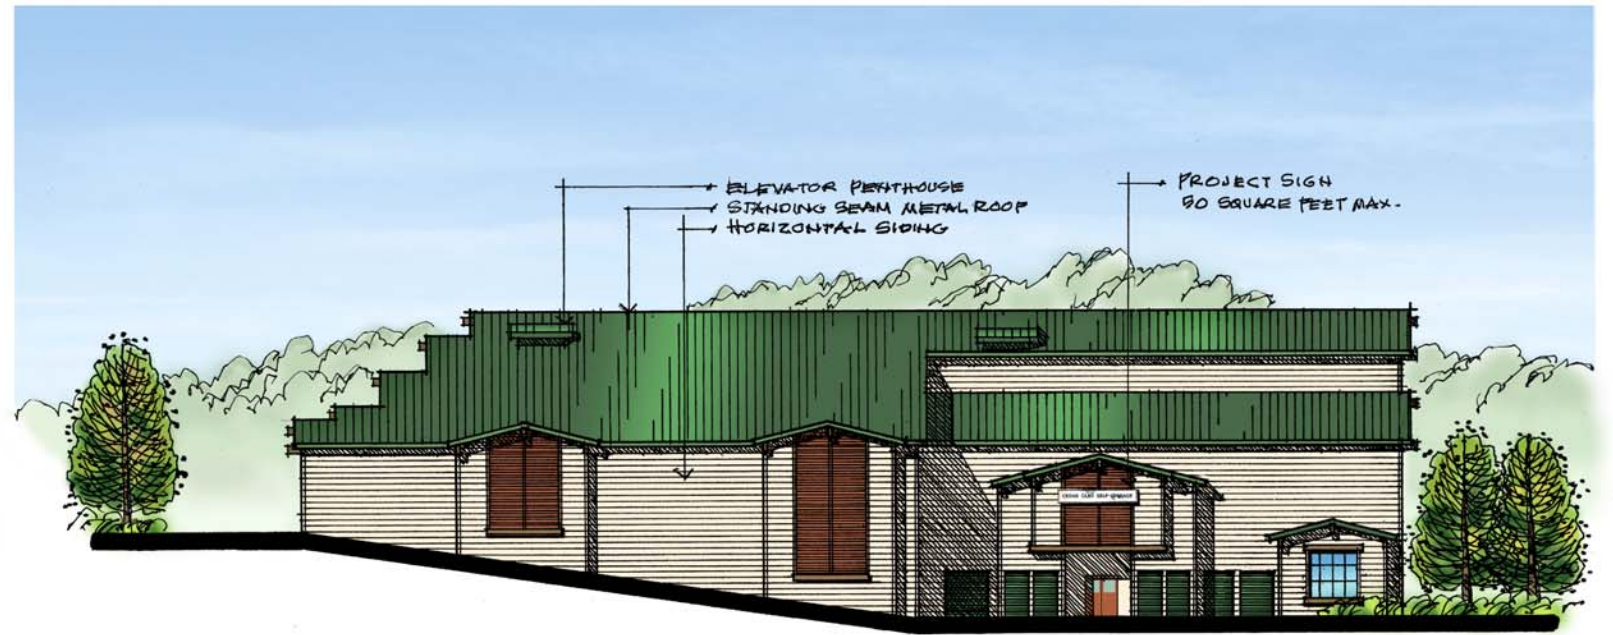

NORTH ELEVATION

SCALE 1" = 20'

WEST ELEVATION

SCALE 1" = 20'

SOUTH ELEVATION

SCALE 1" = 20'

EAST ELEVATION

SCALE 1" = 20'

MONUMENT SIGN

N.T.S.

CEDAR GLEN SELF STORAGE

LAKE ARROWHEAD, CA

DEC 20, 2007
JUN 2, 2008
JUNE 19, 2007

07-160