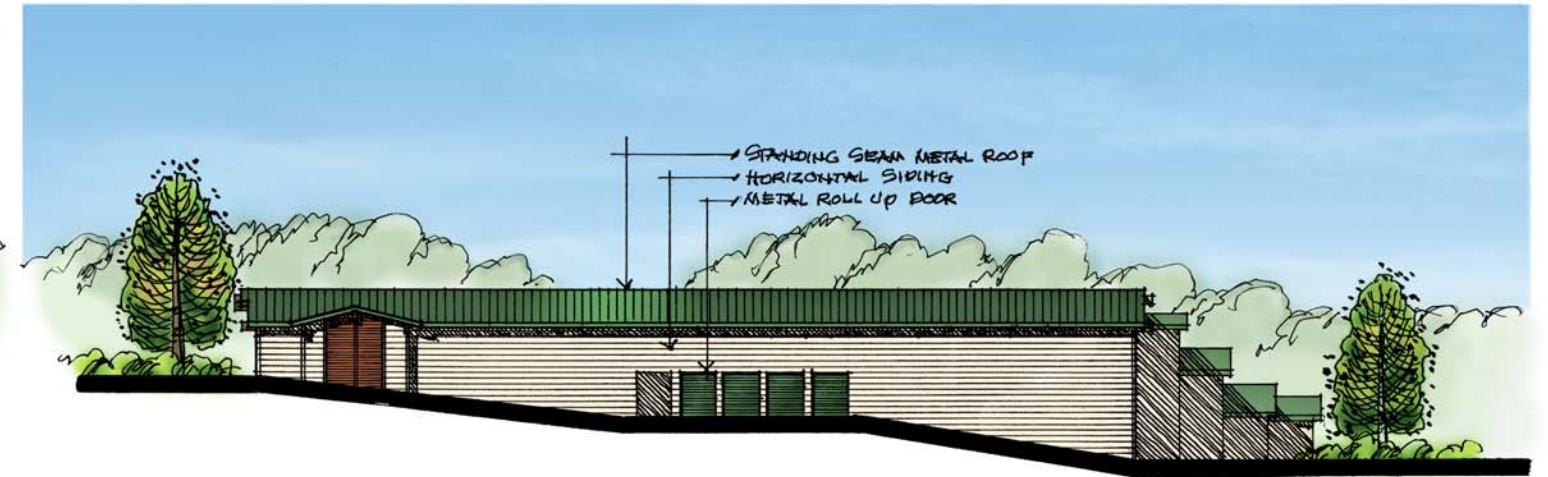

NORTH ELEVATION

SCALE 1" = 20'

WEST ELEVATION

SCALE 1" = 20'

SOUTH ELEVATION

SCALE 1" = 20'

EAST ELEVATION

SCALE 1" = 20'

MONUMENT SIGN

N.T.S.

CEDAR GLEN SELF STORAGE

LAKE ARROWHEAD, CA

DEC 20, 2007
JUN 2, 2008
JUNE 19, 2007

07-160